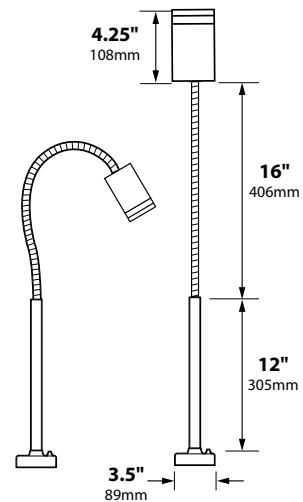

BARBECUE LIGHTS BQ-RX08 SERIES

TYPE

SPECIFICATIONS

CONSTRUCTION:

FIXTURE: Cast 316 stainless steel body.

ARM: 12" 316 stainless steel rigid stem with 16" Stainless steel flex arm on top. Clear polyolefin shrink cover protection on flex arm.

MOUNT: Cast 316 stainless steel deck mount canopy

SWITCH: On/Off push button with weatherproof rubber boot cover

LENS: High impact clear tempered flat glass

O-RING: High temperature red silicone

FINISH: Stainless Steel - Brushed

Stainless steel BBQ lights that are painted are non-returnable, no exceptions

12v ELECTRICAL SPECIFICATIONS:

LEGACY LAMP: 20w MR16 FL(BAB), 5000 hours average rating (35w max)

LED LAMP OPTION: ARROW SAVER 4w MR16 LED (-LAS40); 40,000 hour

SOCKET: High temperature ceramic GU5.3 bi-pin with 250°C silicone lead wires

WIRING: Black 7 foot 18/2 zip cord from base of fixture

For 25 foot 16/2 fixture lead wire add **-25F** to catalog number

120v ELECTRICAL SPECIFICATIONS:

LEGACY LAMP: 35w MR16 medium base, 2000 hours average rating (35w max)

LED LAMP OPTION: ARROW 7w PAR16; 40,000 hour

SOCKET: High temperature ceramic medium base with 250°C silicone lead wires

WIRING: Standard Black, White and Ground 9" lead wires

ORDERING INFORMATION

CATALOG NO.	DESCRIPTION	LAMP	SHIP WEIGHT
12v			
BQ-RX08-FD-SS	316 Stainless Steel Flex Deck BBQ Light	20w MR16	4.0 lbs.
BQ-RX08-FDLAS40-SS	316 Stainless Steel Flex Deck BBQ Light	4W MR16 LED	4.0 lbs.
120v			
BQ-RX08FD-MR16120V-SS	316 Stainless Steel Flex Deck BBQ Light	35w MR16	4.0 lbs.
BQ-RX08-FD-LEDPAR1636-SS	316 Stainless Steel Flex Deck BBQ Light	7w PAR16 LED	4.0 lbs.

JOB INFORMATION	
Type:	Date:
Job Name:	
Cat. No.:	
Lamp(s):	
Specifier:	
Contractor:	
Notes:	
FOCUS INDUSTRIES INC. 25301 COMMERCENTRE DRIVE LAKE FOREST, CA 92630	
www.focusindustries.com sales@focusindustries.com (949) 830-1350 • FAX (949) 830-3390	

Black Texture (Standard)	Antique Verde	Bronze Texture	Camel	White Texture	Hunter Texture	Rust	Weathered Iron	Weathered Brown	Stucco	Rubbed Verde	Chrome Powder	Acid Rust	Acid Verde	Black Acid Treatment
-BLT	-ATV	-BRT	-CAM	-WTX	-HTX	-RST	-WIR	-WBR	-STU	-RBV	-CPR	-BAR/CAR	-BAV/CAV	-BAT